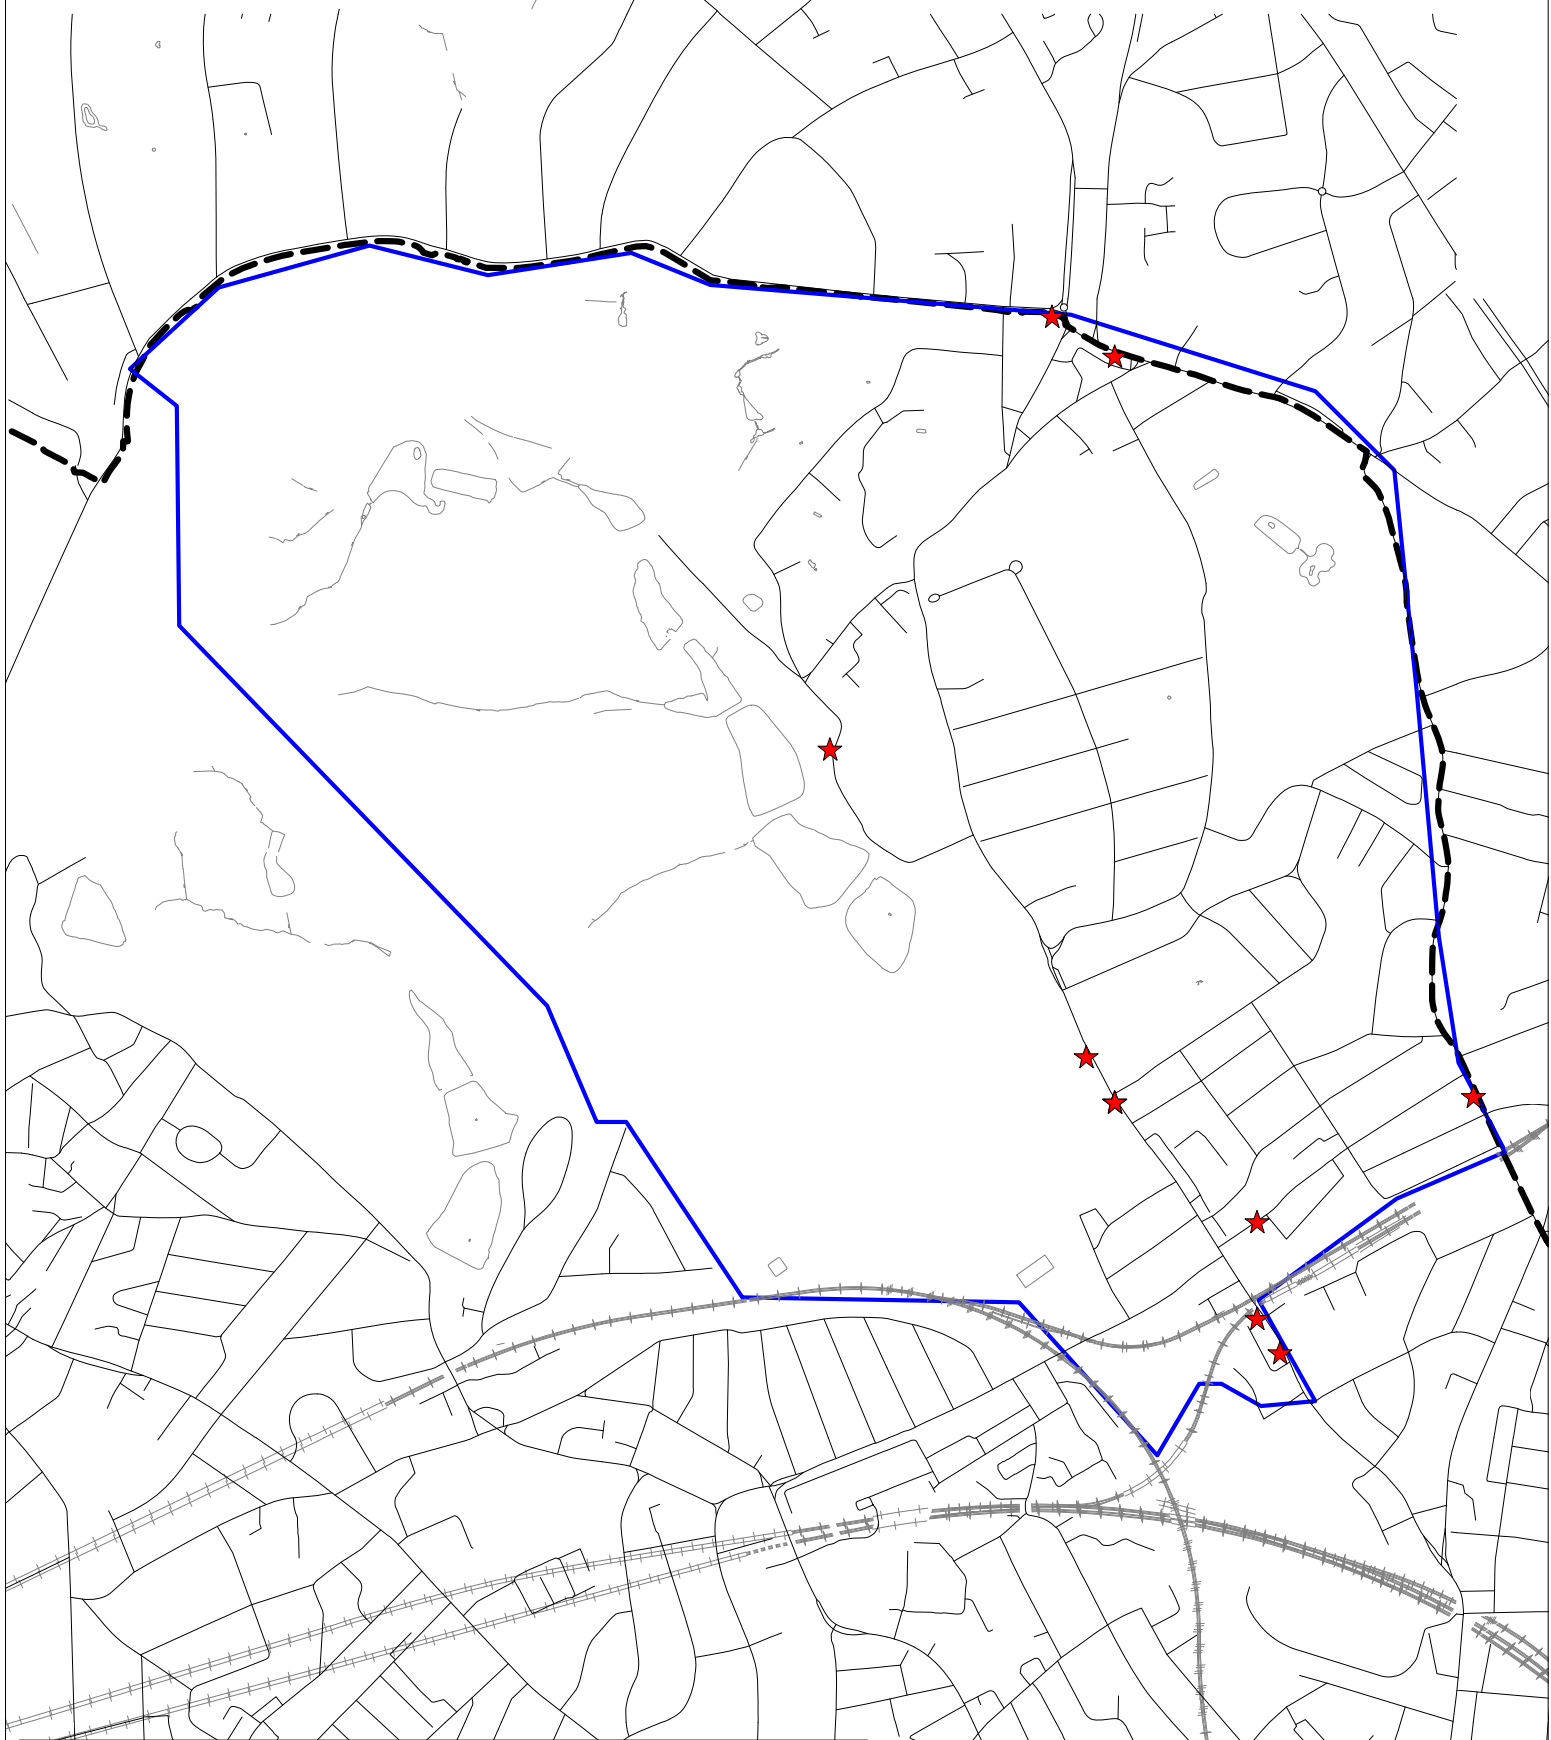

Acc1314 pedestrians only  
Highgate Ward  
36 months to end of May 2013

Note: Collisions are rounded to the nearest 10m before the collision data is given to the Council so some locations may plot on top of each other.