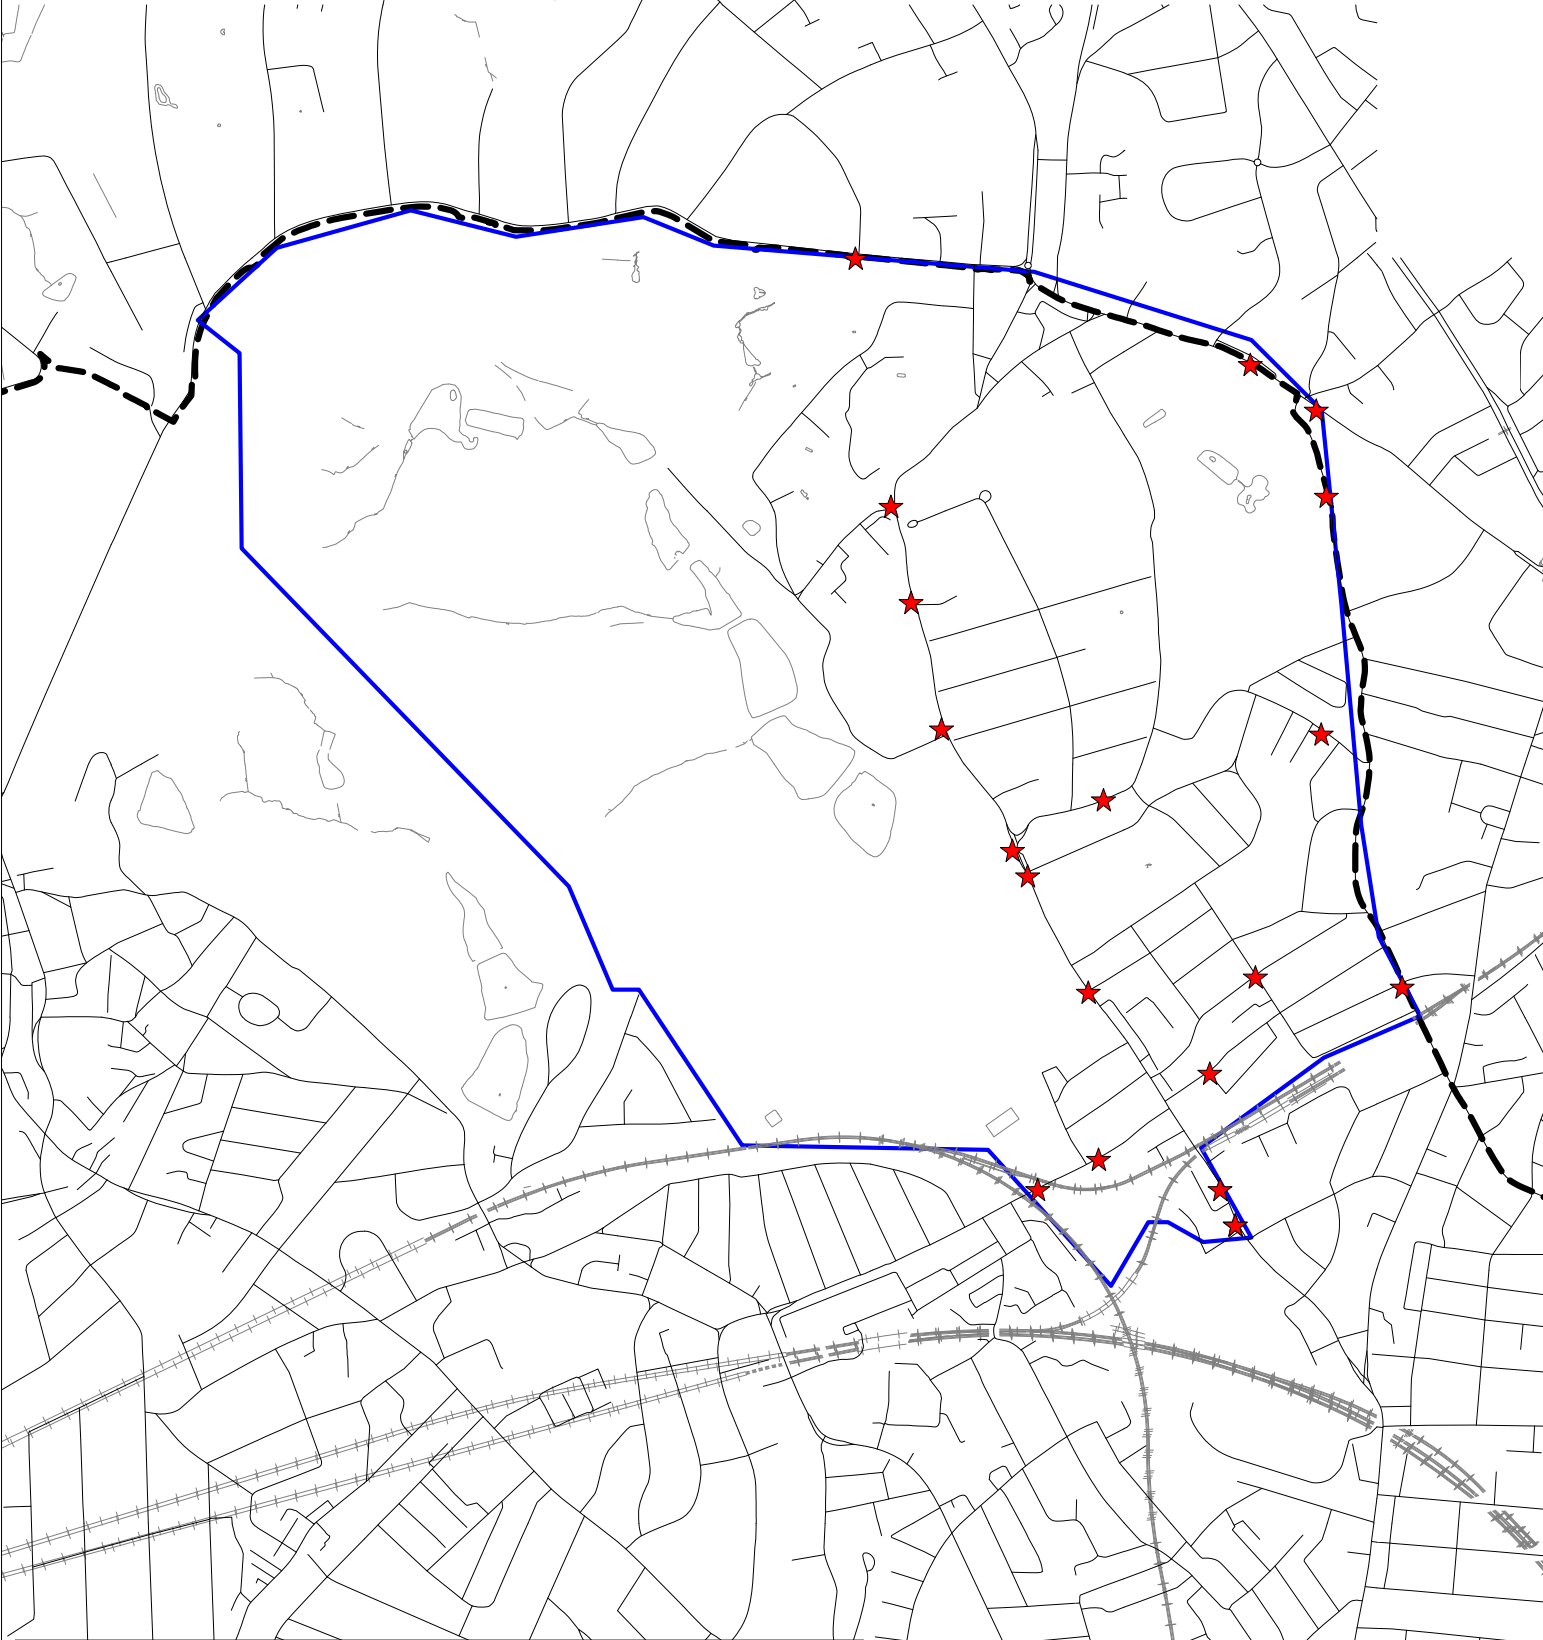

Acc1314 cyclists only  
Highgate ward  
36 months to end of may 2013

Note: Collisions are rounded to the nearest 10m before the collision data is given to the Council so some locations may plot on top of each other.